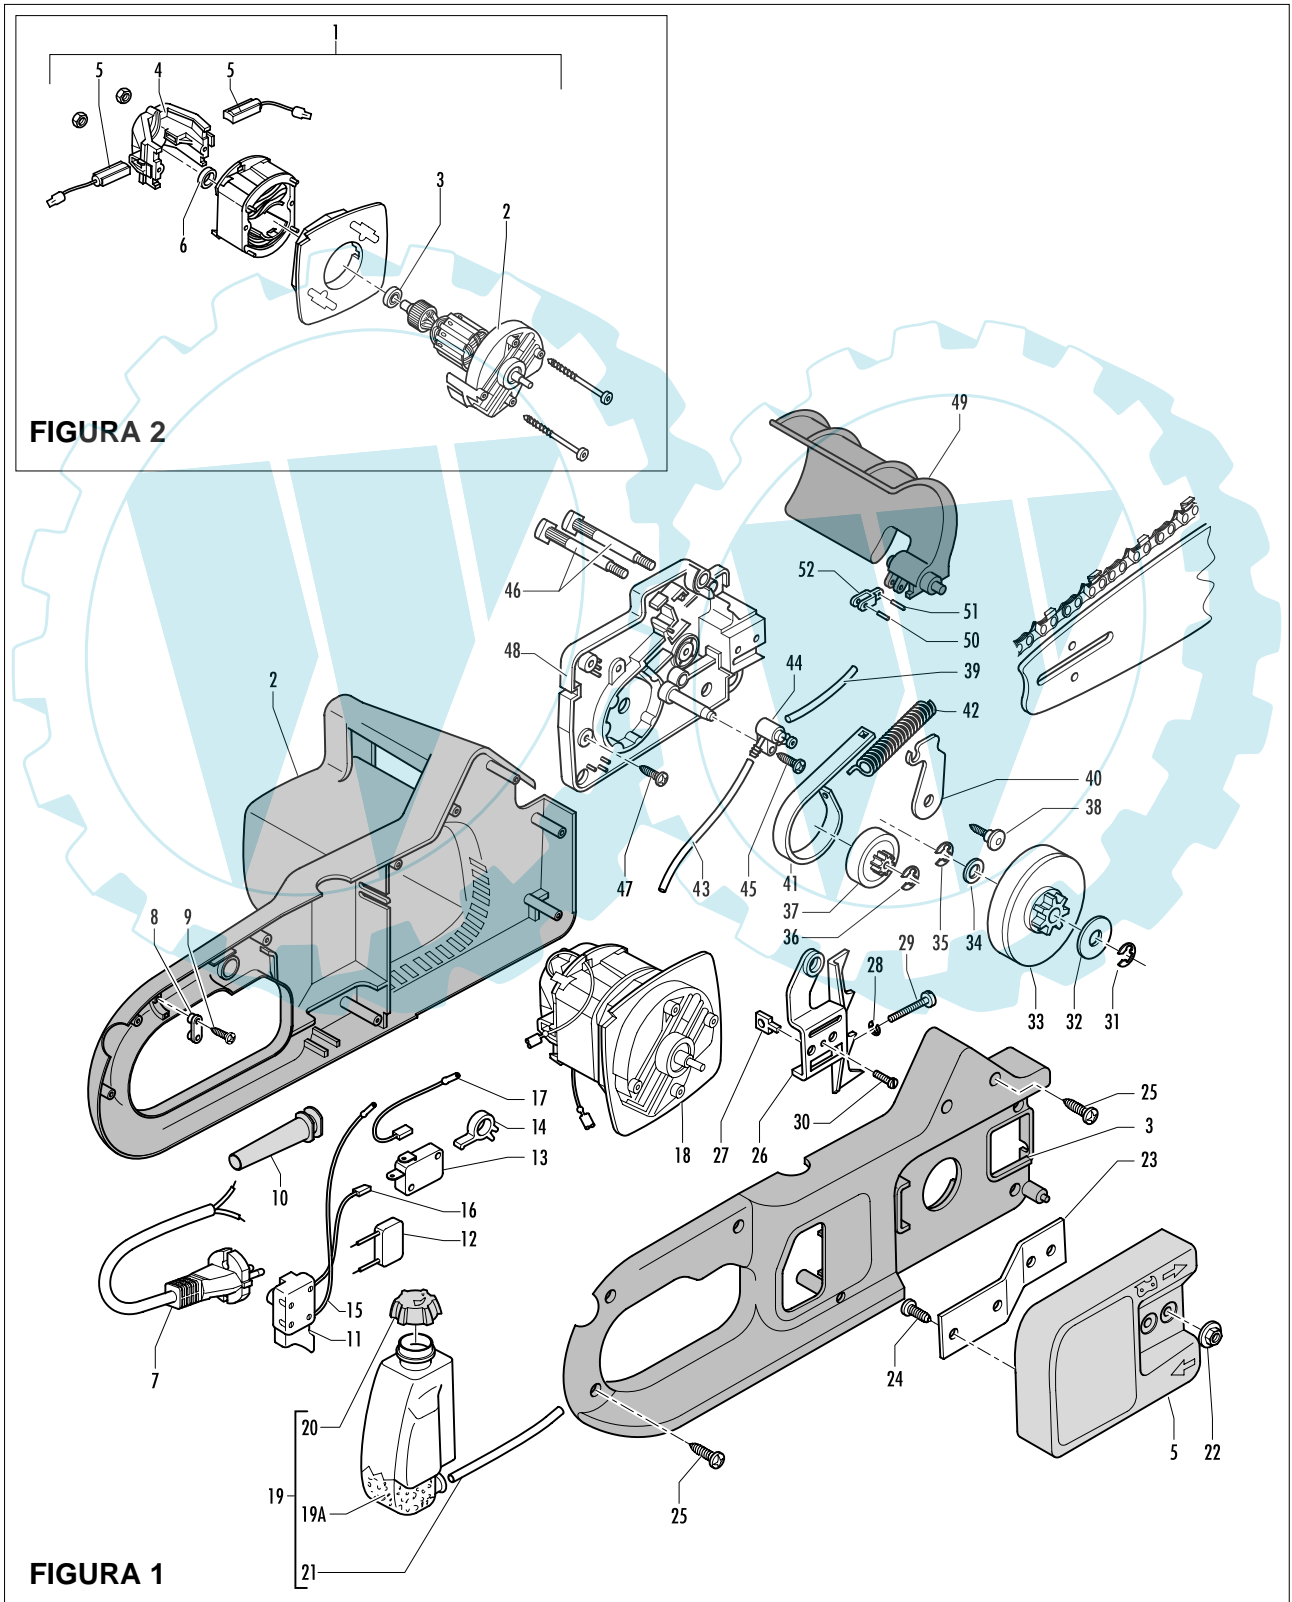

brand	McCULLOCH

date	MAR/03	SHEET 1/2

Model	Prefix
ELECTRAMAC 314 + GILET	01

Product number
953900286